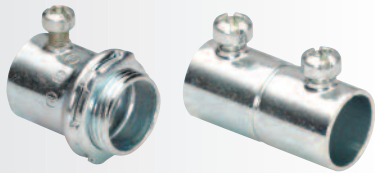

BRIDGEPORT QUALITY, NOW IN LIVING COLOR.

UL LISTED COLORED EMT FITTINGS

US Patents
6,861,585
6,817,895

Bridgeport colored EMT fittings and couplings come in eight colors to match popular lines of colored EMT conduit. So as you assign colors to runs for varying applications or to fit in with a project's decor, your connections look cleaner and more professional – without painting or coloring. Our patented colorizing method complies with all UL and NEC requirements and allows positive visual inspection of color from either inside or outside the electrical box. And since the fittings say Bridgeport, you know that quality, easy installation and reliability are part of the package.

 **BRIDGEPORT**
www.bptfittings.com

COLOR MAKES A DIFFERENCE.

Silver

Use with Silver EMT in traditional wiring systems.

Red

Use with Red EMT for emergency circuits, fire alarm and security system applications.

Blue

Use with Blue EMT for low voltage wiring, data comm/video and network security applications.

Black

Use with Black EMT in dark colored areas and open architecture applications.

Orange

Use with Orange EMT in construction/research, fiber optic and auto repair/maintenance applications.